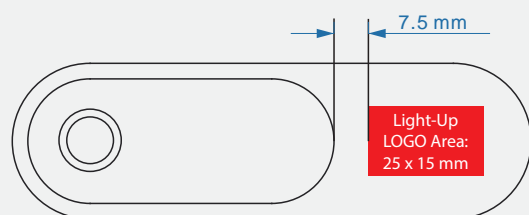

MTGL 402- KOLDING

Giftology Kolding is an ambient light that switches ON when it detects the presence of a person and switches OFF automatically when the person leaves the place. Strong magnets on the back allow Kolding to be firmly secured to metallic surfaces and 2-way tape allows Kolding to be secured to non-metallic surfaces. Light-Up logo possibility for optimal brand exposure.

Print Technique : UV, SC, ENG

Preferred Print Location : Front

Max Print Size : (Light-Up Logo) 25 x 15mm Product Size : 11 x 3.5 x 1cm