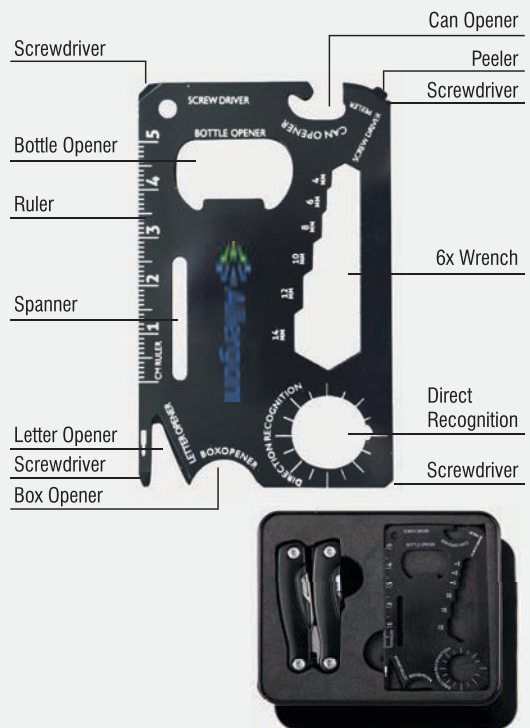

READY STOCK

Set of tools in a high class tin box

1. 9 IN 1 Multi Purpose Tools With LED Light

2. 18 IN 1 Wallet Tool Set

MTGS 210 - KRITAK

Giftology Kritak is a tool set consisting of a 9 in 1 Multipurpose tool with LED light and a 18 in 1 wallet tool. These are packed together in an elegant tin box.