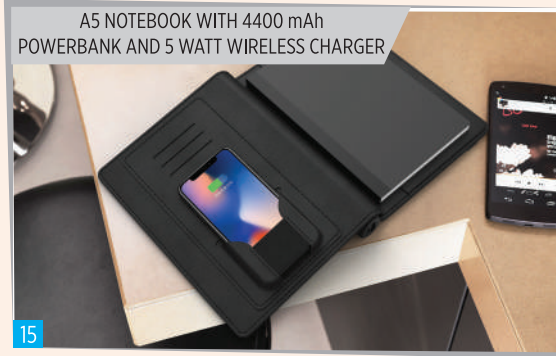

MERCERIZED POLO SHIRT FROM SANTHOME

A5 NOTEBOOK WITH 4400 mAh POWERBANK AND 5 WATT WIRELESS CHARGER