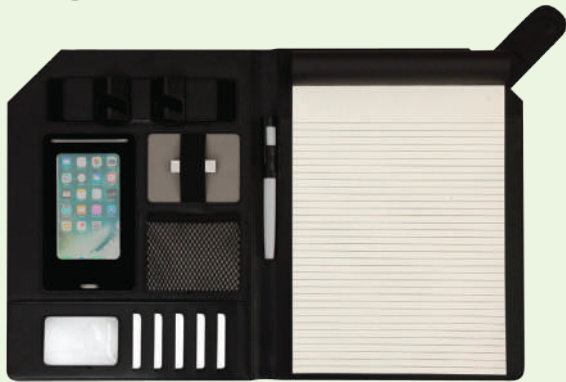

SANTHOME

- ✓ Trendy fabric material
- ✓ A4 tech folder with ruled notepad
- ✓ Stylish and practical

Grey