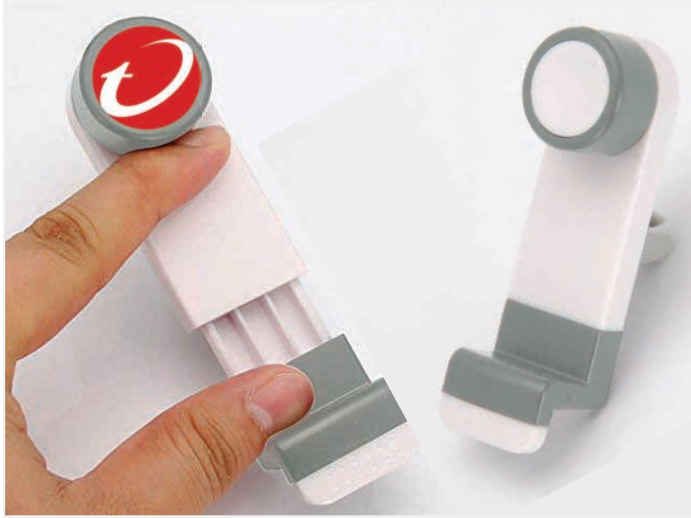

Giftology

360° rotation
Spherical interface can freely 360° rotate, which helps easily get the perfect viewing angle just through twisting.

ITTA 103 - ARIVENT

Giftology Arivent is a portable car mount for smartphones. It works with any vent type and because of its expandable grip, holds any smartphone with or without smartphone cover or case. No adhesives, suction cups, magnets or special smartphone cases needed; just put your smartphone in the holder, that's it. Also has a 360 degree rotational head for flexible viewing angle to keep your smartphone in sight