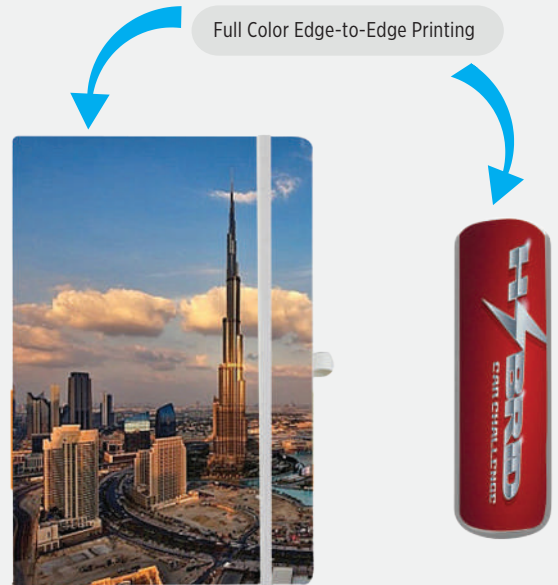

ITGS 105 - UMIRE

Gift set consisting of a notebook and a 2000 mAh power bank. Packed in a elegant gift box.

Print Technique : UV, SC Preferred Print Location: (Note Book NBSN 104) Bottom Center Max Print Size: 140 x 205mm
Print Technique : UV, SC Preferred Print Location: (Power Bank ITPB 427 - ITPB 431) Center Max Print Size: 110 x 33mm
Packing Details : 49 x 41 x 41cm; 40 pcs /carton; gw/nw: 10.4 kg/carton