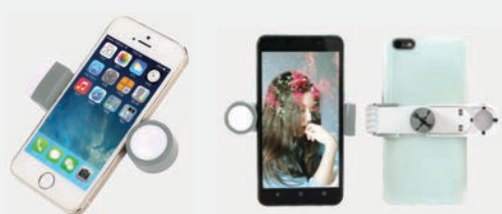

MTGL 401 - BRNO

Giftology Brno is a car phone holder with seat belt cutter and glass breaker. The excellent branding space on this product makes it an affordable and useful promotional product. Packed in a box.

Print Technique : UV, SC
Product Size : 9.7 x 5 x 2.8cm

Preferred Print Location : Front
Packing Details : 36.5 x 24.5 x 28.5cm; 100pc/carton; gw/nw: 5.2 kg /carton

Max Print Size : 25 x 15 mm

READY STOCK

Giftology