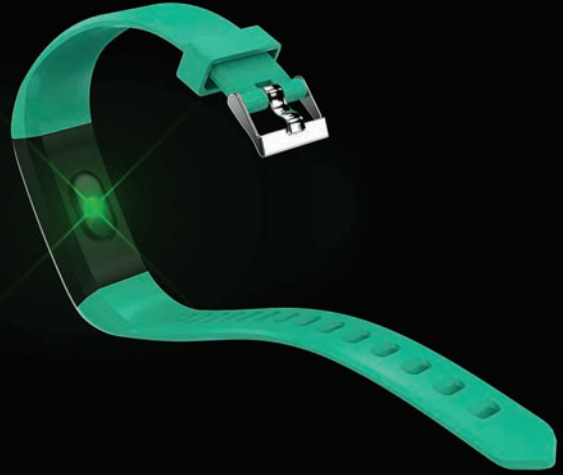

127

DRYNCOOOL ADF POLOS

146-147

Blood pressure Monitoring

Blood pressure changes can be read by the built-in motion sensor and the changes are displayed on the tracker screen

Focus on health, start from the heart

Chip sensor

Built-in Hear rate chip sensor with low power consumption and high precision.

READY STOCK

Smartphone Assistant

Remote control camera
Shake your wrist and take a picture.

Find your phone
You can make the phone ring to make it easier to find the phone.

Find bracelet
You can also find the bracelet with mobile phone, click "Look for bracelets" tab instruction in the APP and the bracelet will vibrate.

Easy to charge at any time

Long-lasting battery life and USB charging design. Unplug the wristband and charge directly on any computer and USB charger. No adapter and charging cable required.