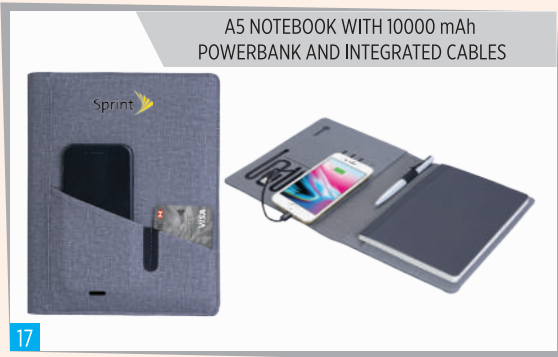

VALUE FITNESS TRACKER WITH COLOR SCREEN AND HEART RATE MONITOR

12-13

A5 NOTEBOOK WITH 4400 mAh POWERBANK AND 5 WATT WIRELESS CHARGER

15

A5 NOTEBOOK WITH 10000 mAh POWERBANK AND INTEGRATED CABLES

17

10 WATT FAST CHARGE CAR WIRELESS CHARGER