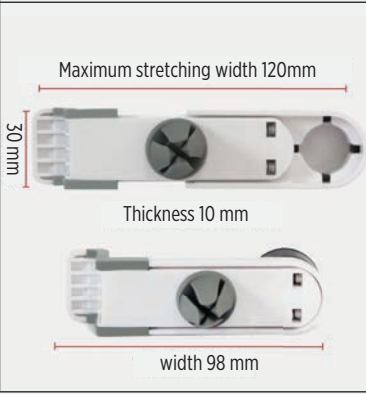

ITTA 103 - ARIVENT

Giftology Arivent is a portable car mount for smartphones. It works with any vent type and because of its expandable grip, holds any smartphone with or without smartphone cover or case. No adhesives, suction cups, magnets or special smartphone cases needed; just put your smartphone in the holder, that's it. Also has a 360 degree rotational head for flexible viewing angle to keep your smartphone in sight

Print Technique : UV, SC Preferred Print Location : Front Max Print Size : 10 x 20mm
Product Size : 9.8 x 3 x 1cm Packing Details : 34.5 x 31 x 47cm; 200 pcs/carton; gw/nw: 8.5 kg/carton