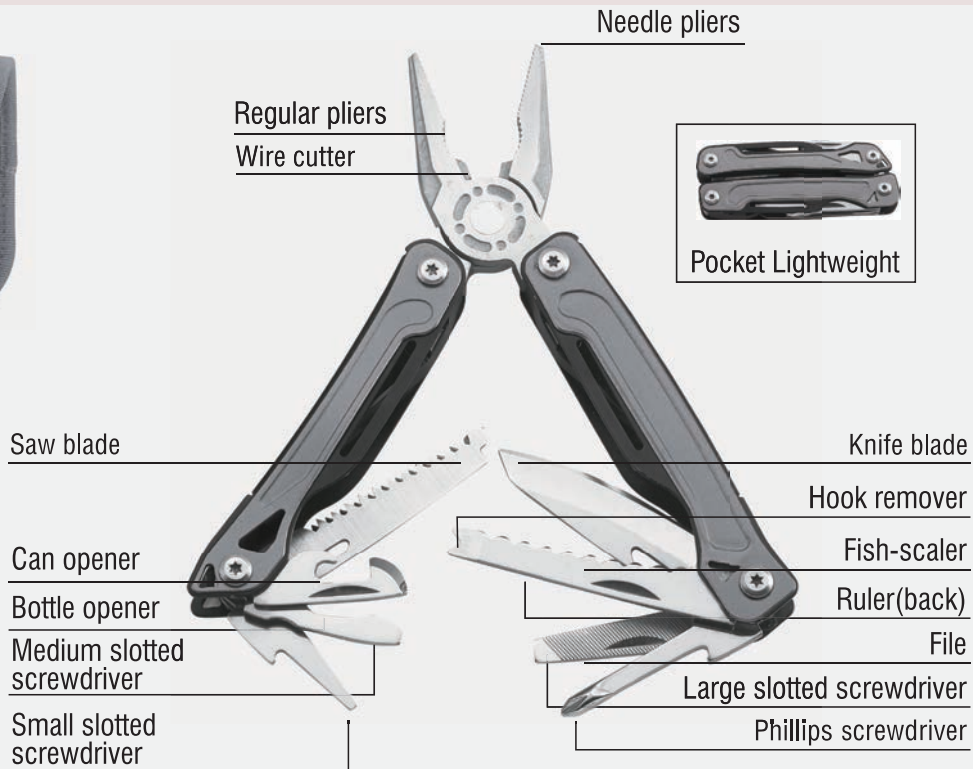

Max Print Size : 30 x 5mm

Product Size : 10 x 3.5 x 1.4cm

Packing Details : 29.1 x 32.3 x 27.8 cm; 40 pcs /carton; gw/nw: 13.6 kg/carton

READY STOCK

15 IN 1 Multi Purpose Tool

MTMP 205 - CALIPA

Giftology Calipa is a 15 in 1 multipurpose tool that comes in a nylon pouch. Be ready to face daily challenges with this small yet useful tool!