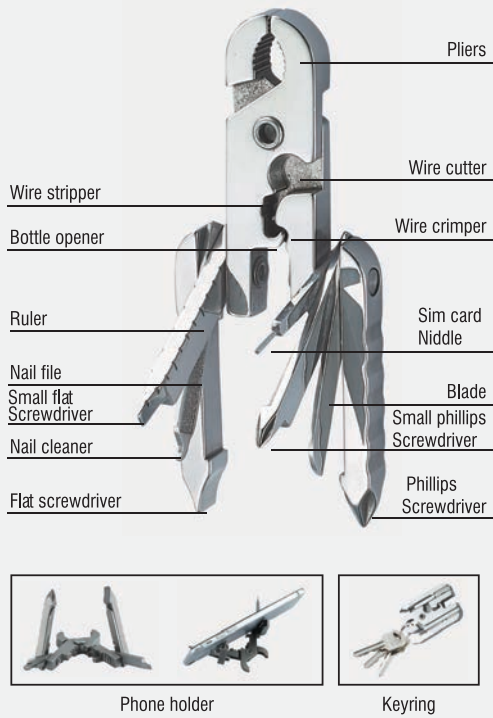

READY STOCK

Set of tools in a high class tin box

1. 15 IN 1 Keyring Micro-tool

2. 18 IN 1 Wallet Tool Set

MTGS 211 - MINSOK

Giftology Minsok is a tool set consisting of a 18 in 1 keyring Micro tool and a 18 in 1 wallet tool. These are packed together in an elegant tin box.