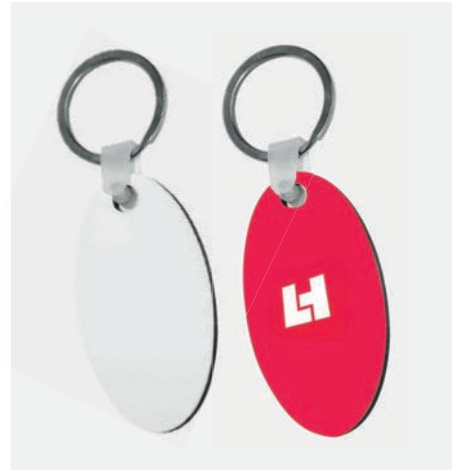

MSLC 806 - THISTED
Sublimation Wooden Keychain