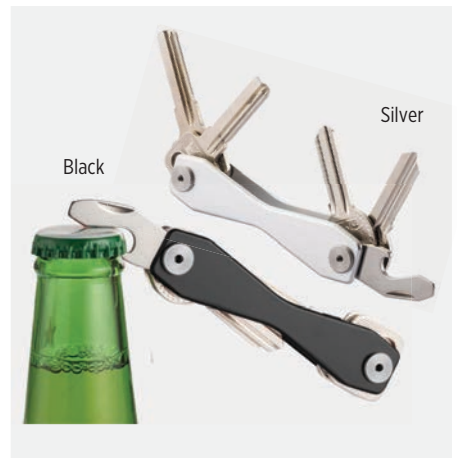

MSKC 503 - WAZIE
Print Technique : UV, SC, ENG, EMB
Preferred Print Location : Front
Max Print Size : 50 x 9mm
Product Size : 8.3 x 1.9 x 0.7cm
Packing Details : 40 x 29 x 35cm
200 pcs/carton; gw/nw: 10 kg/carton

SIMEK
MSKC 505 - Black MSKC 506 - Silver
Print Technique : UV, SC, ENG
Preferred Print Location : Front
Max Print Size : 7 x 50mm
Product Size : 8.8 x 1.6 x 10cm
Packing Details : 34.5 x 25 x 37cm; 270 pcs /carton; gw/nw: 10.5 kg/carton

READY STOCK