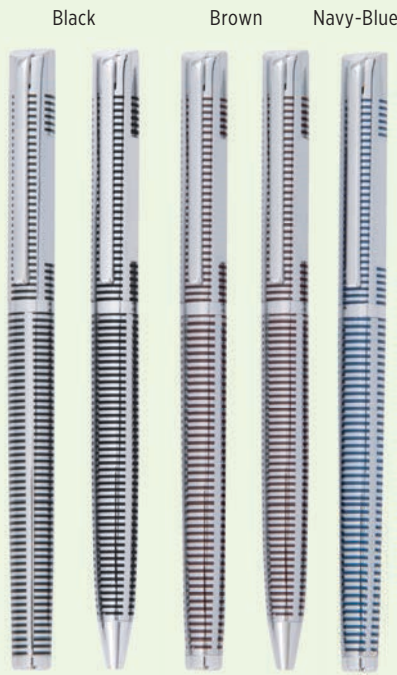

SANTHOME

MP 901 - BLUB
Print T. : UV, SC, ENG
Print L. : Next to clip
Print Size : 35 x 6mm
Size : 14 x 1.4cm
Packing Details :
57 X 31 X 12.5 cm; 500 pcs/carton;
gw/nw: 15.5kg/carton

MP 862 R & B - ZAM
Print T. : UV, SC, ENG
Print L. : Next to clip
Print Size : 25 x 5mm
Product Size : 14 .3 x 1.2cm
Packing Details :
45 X 31 X 16cm; 500 pcs/carton;
gw/nw: 15kg/carton

MP 859 - TIUP
Print T. : UV, SC, ENG
Print L. : Next to clip
Print Size : 30 x 6mm
Product Size : 14 x 1.4cm
Packing Details :
51.5 X 16 X 22.5cm; 500 pcs
/carton; gw/nw: 18kg/carton