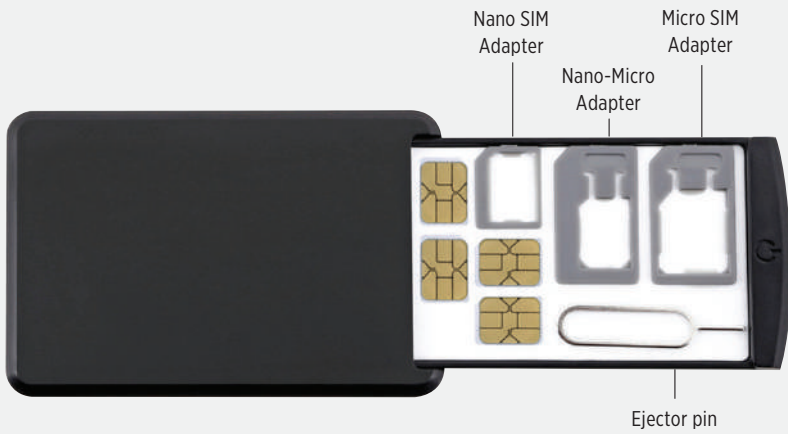

Giftology

- ✓ Mouse Pad
- ✓ USB Hub
- ✓ Excellent Branding Space

ITGL 815 - PITEA

Giftology Pitea is a multifunctional mouse pad with USB hub at the back. It has a Micro USB input and 3 USB 2.0 output. There is also a compartment to keep small items such as pins, eraser etc. (not included). Packed in a gift box.

- ✓ Sim card Holder
- ✓ Slide Open Mechanism
- ✓ Adapters for Nano SIM, Nano-Micro & Micro Sim
- ✓ Includes a Sim Slot Ejector

MTGL 213 - SIMBAL

Giftology A useful travel accessory that holds your sim cards, has different sim card adapters which allow for a variety of sim cards to be used on different phone models. This sleek & small device has all the accessories to help you solve all sim card related issues for storage & travel.

Just Stick it on the back of the phone

& use it as Phone Stand & Finger Grip Ring

MTGL 212 - CRASTO

Giftology Crasto is a practical mobile phone holder that enhances your grip on your smart device. It can rotate 360° & swivel 180°, which means you can conveniently hold your smart phone in any angle. It has a compartment that has an ejector pin and a sim card adapter. It can also be used as a phone stand on flat surfaces when you wish to watch movies or videos !!