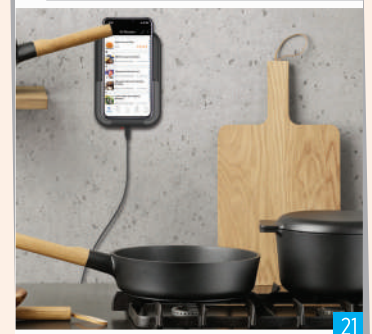

20

10 WATT FAST CHARGE WALL + DESK WIRELESS CHARGER

21

5 WATT WIRELESS CHARGER WITH LIGHT-UP LOGO

22

ULTRA SLIM 5000mAh POWERBANK

25

FIDGET SPINNER WITH 3 IN 1 MICRO USB + LIGHTNING + TYPE-C CABLE