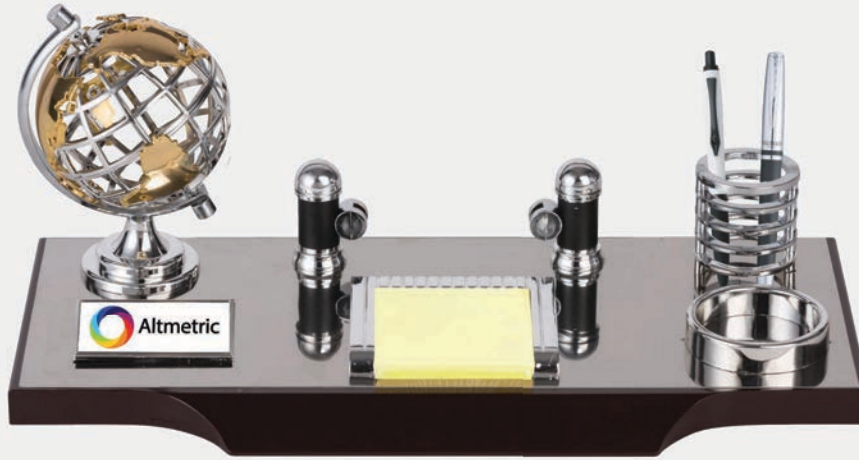

DTED 305 - FOLISI

A deskset is always needed to help bring order and add a beautiful finishing touch to your office. This stylish deskset, consisting of a business card holder, pen stand and memo holder is a perfect add-on to your desk. Packed in a gift box.

Print Technique : DM Preferred Print Location : Front Left Plate Max Print Size : 65 x 35mm
Product Size : 40 x 15 x 17cm Packing Details : 48.5 x 44 x 48.5cm; 6 pcs /carton; gw/nw: 15 kg/carton