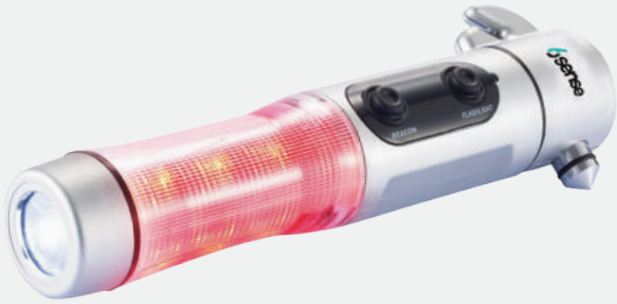

Giftology

- ✓ Safety Hammer
- ✓ Seat-belt Cutter
- ✓ Beacon
- ✓ Torch
- ✓ Value Deal !!