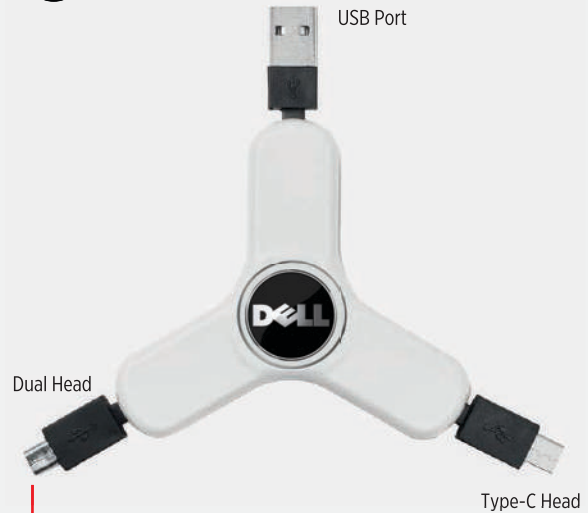

Giftology

- ✔ Stress relieving fidget spinner
- ✔ 3 USB Output with a Micro USB Input
- ✔ Charges device & transfers data

ITGL 201 - HUBSPIN

Giftology Hubspin is a 2 in 1 giveaway with a 3 port USB hub and a fidget spinner. This compact USB 2.0 hub allows you to connect upto 3 devices at the same time to charge or transfer files. A perfect accessory to have in your office that relieves your stress & helps in charging or data transfer. A 30 cm Micro USB cable included. Input : 5V/1A, Output : 5V/1A.

Giftology

- ✔ Stress-relieving Fidget Spinner
- ✔ 3 in 1 charging cable
- ✔ Output : Lightning, Micro USB & Type-C
- ✔ Charges device & transfers data

MTST 701 - SPINCER

Giftology Spincer is a fidget spinner with 3 in 1 Integrated charging & data transfer cable which includes a Type-C output & a Dual sided output : Lightning & Micro USB. With Lightning output, Micro USB & Type-C plug Spincer can charge almost all phones. A playful fidget spinner & integrated charging cable that caters to almost all the smart devices makes Spincer a must-have accessory.