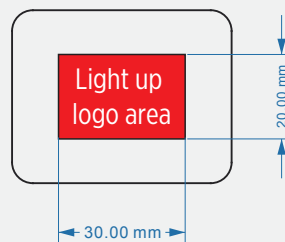

Print Technique : UV, SC, DOM Preferred Print Location : Center
 Max Print Size : ø24 mm Product Size : 8.5 x 8.5 x 1.1cm
 Packing Details : 44 x 19.5 x 39cm; 200 pcs/carton; gw/nw: 9.5 kg/carton

Light-Up logo when engraved