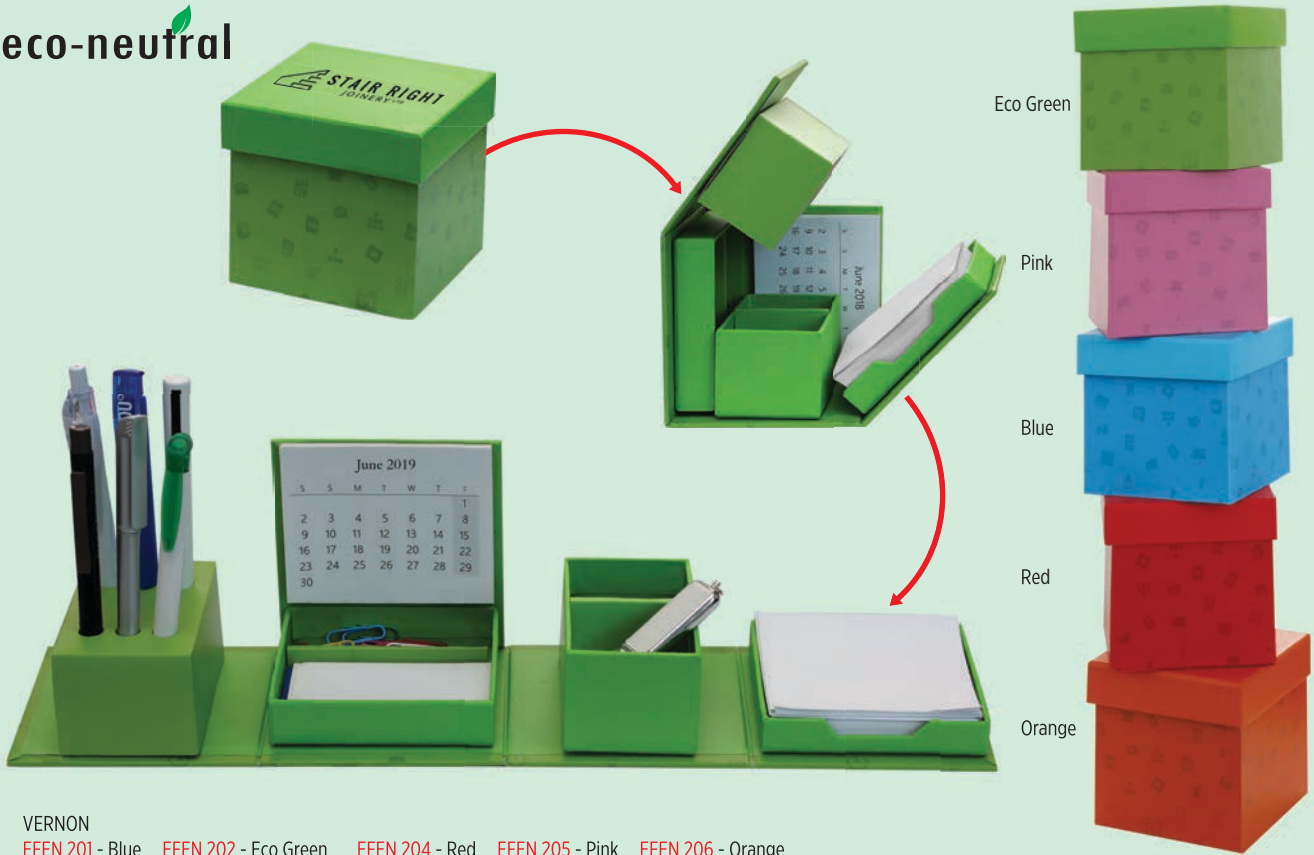

eco-neutral

VERNON

EFEN 201 - Blue EFEN 202 - Eco Green EFEN 204 - Red EFEN 205 - Pink EFEN 206 - Orange

eco-neutral Vernon is a box that expands to be a useful workdesk tool. Comes with fun filled water marks, 6 penholders holes, Memo pads 150 sheets of 70gsm, 30 paper clips and 2 year calendar.

Print Technique : UV, SC Preferred Print Location : Side Max Print Size : 110 x 110mm
Product Size : 11.5 X 11.5 X 11.5cm

READY STOCK