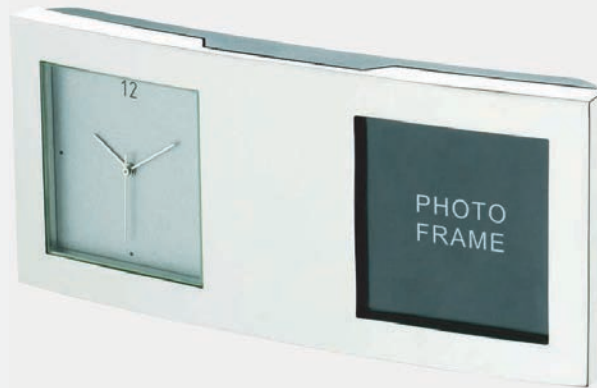

DT 573 - PHITO

Heavy metal desk clock with quartz movement and photo frame. Packed in a black box.

Print Technique : UV, SC, ENG Preferred Print Location : Front Center Max Print Size : 20 x 30mm
Product Size : 11 x 4.8 x 1.3cm; Packing Details : 30 x 21.5 x 22.5cm; 50 pcs/carton; gw/nw: 10.3 kg/carton

READY STOCK