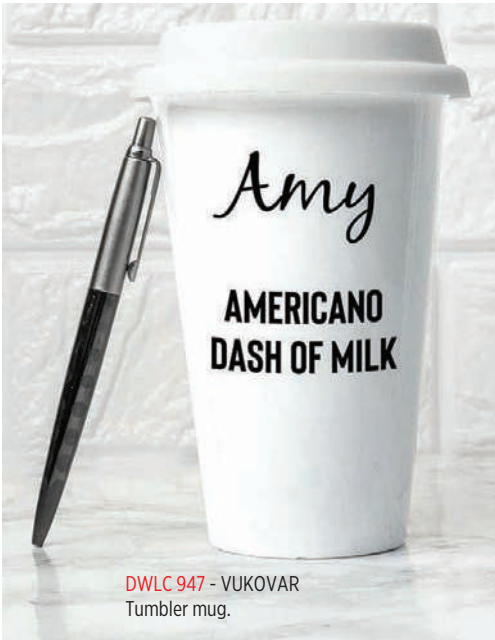

READY STOCK

DWLC 901 - PARANA
11 OZ Sublimation mug

DWLC 906 - VIEDMA
10 OZ Windsor photo mug

DWLC 947 - VUKOVAR
Tumbler mug.

DWLC 948 - EBENSEE
12 OZ Cone shaped latte mug

DWLC 949 - TRAUEN
17 OZ Cone shaped latte mug