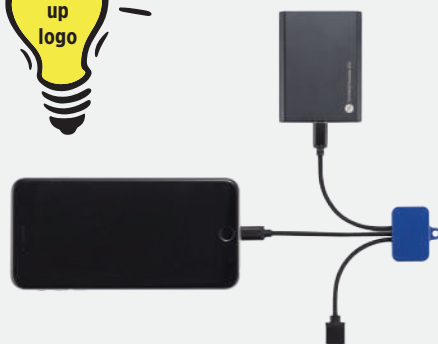

4 USB 2.0 outputs

Useful desk accessory!!

OPAVA

ITGL 791 - Black ITGL 792 - Red ITGL 793 - Blue

Giftology Opava is a USB hub with Micro USB input and 4 USB 2.0 outputs that extend the number of USB ports on your laptop or computer. This cable allows you to decorate the logo in a way that once connected it will light up for optimal brand exposure. Input : 5V/1A Output : 5V/1A.

READY STOCK

Light-Up logo when engraved

Type-C + Micro USB + Lightning output

LIBEREC

ITGL 788 - Black ITGL 789 - Red ITGL 790 - Blue

Giftology Liberec is a charging cable with 3 in 1 output (Micro USB + Lightning + Type C) thus making it possible to charge any mobile phone with this useful accessory. This cable allows you to decorate the logo in a way that once connected it will light up for optimal brand exposure.