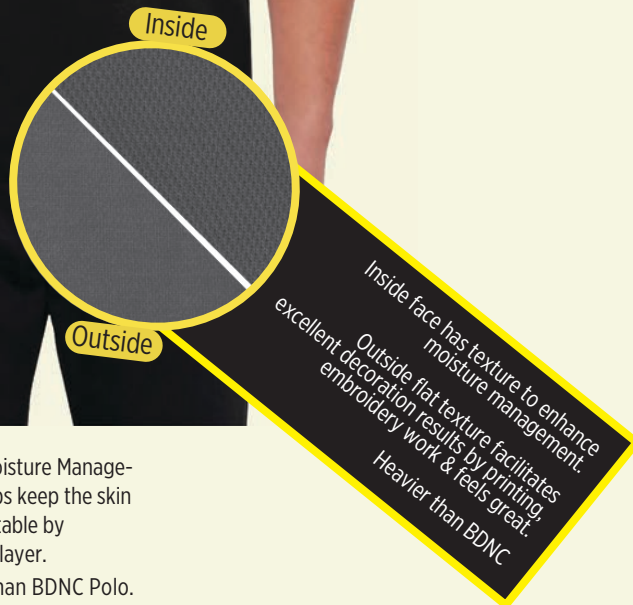

READY STOCK

Colours in Ready Stock *

White

Black

READY STOCK

Dryncool is an advanced Moisture Management system (MMS) that helps keep the skin cooler & drier - more comfortable by transporting sweat to outer layer.
Premium Quality Heavier than BDNC Polo.
No fuss Performance.
Creaseless.
Contrast tape on button placket. Contrast neck tape highlighting the style.
Authentic MMS logo