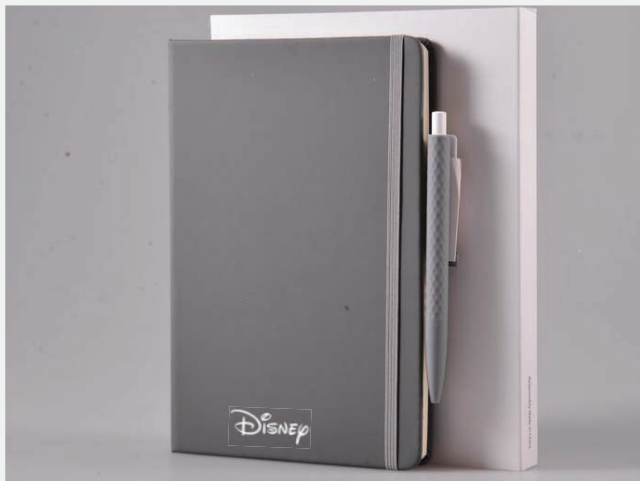

Giftology

PU notebook cover

160 ruled pages, rounded corners

1300 meters writing length for pen