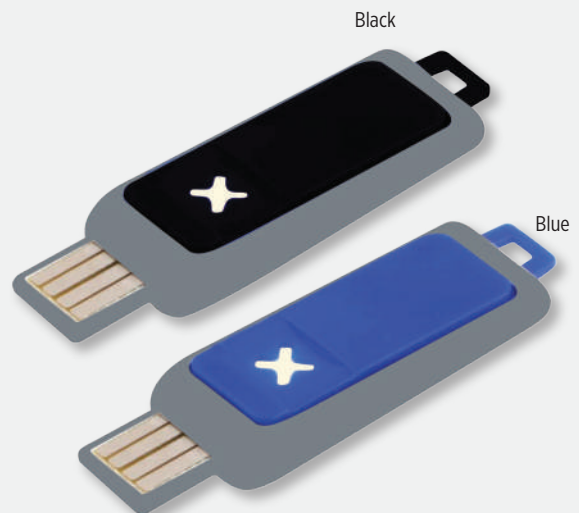

UD 708 - TANGO

Aroma Dispenser gives out a pleasant fragrance when plugged into a computer USB port, while keeping your brand or business in customers' minds

Print Technique : UV, SC Preferred Print Location : Center

Max Print Size : 20 x 10mm Product Size : 6.7 x 2.5 x 0.5cm

Packing Details : 29.1 x 16.6 x 20.4cm; 100 pcs/carton; gw/nw: 1.75 kg/carton