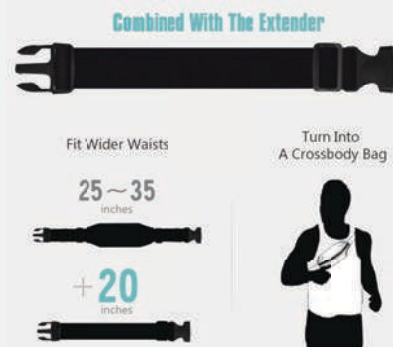

READY STOCK