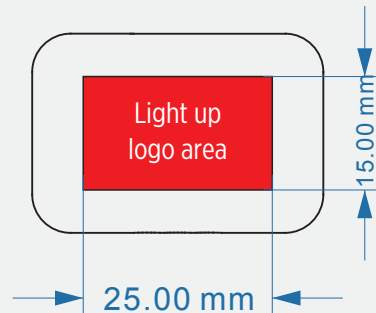

Light-Up logo when engraved

Type-C + Micro USB + Lightning output

LIBEREC

ITGL 788 - Black ITGL 789 - Red ITGL 790 - Blue

Giftology Liberec is a charging cable with 3 in 1 output (Micro USB + Lightning + Type C) thus making it possible to charge any mobile phone with this useful accessory. This cable allows you to decorate the logo in a way that once connected it will light up for optimal brand exposure.

Print Technique : UV, SC, ENG Preferred Print Location : Front Max Print Size : Light up logo 25 x 15mm

Product Size : 14.5 X 3.6 x 0.9cm Packing Details : 65 X 22 X 18 cm; 500 pcs/carton; gw/nw: 12.1 kg /carton