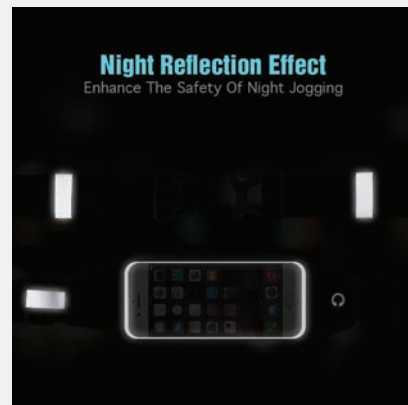

READY STOCK