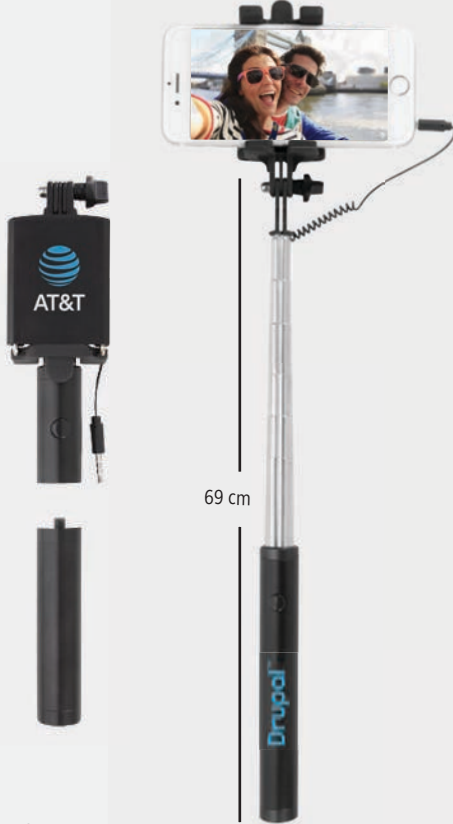

Playtime : 5 hrs

Microphone for handsfree calling

Value Deal !!

ITBH 850 - POZNAN

Giftology Poznan is a quality bluetooth headphone which allows you to listen to music as well as to answer phone calls. Bluetooth version 4.2. It has play time of 3 -4 hrs & stand by time of over 200 hrs. It also has a microphone enabling you to answer incoming calls. Packed in a gift box
 Print Technique : UV, SC Preferred Print Location : Side
 Max Print Size : 45 x 35mm Product Size : 19 x 17.5 x 8cm
 Packing Details : 65 x 43 x 43cm; 40 pcs/carton; gw/nw: 9.5 kg/carton

Giftology

Foam on earpads for comfort

1.2m long aux cable

Compact & lightweight

ITBH 851- TORUN

Giftology Torun is a wired headphone with comfortable foam on the ear pad & 1.2m long aux cable length. The stylish head set is light weight & compact enough to carry or store easily .
 Print Technique : UV, SC Preferred Print Location : Side
 Max Print Size : 30 x 30mm Product Size : 14.5 x 16 x 7cm
 Packing Details : 61 x 38.5 x 36cm; 40 pcs/carton; gw/nw: 5.8 kg/carton

READY STOCK

Giftology

- ✓ 2200 mAh Detachable Powerbank
- ✓ Wired Selfie Stick
- ✓ Excellent Branding Space

ITPB 450 - POWERDO

Giftology This handy accessory features a 2200 mAh lithium ion Grade A non recycled battery, a USB output and a micro USB input with a cord included. It is compatible with most smartphones and has a telescopic handle with an activation button on the grip. No Bluetooth or remote needed, insert audio jack for power connection. Output: 5 Volts/1 Amp.