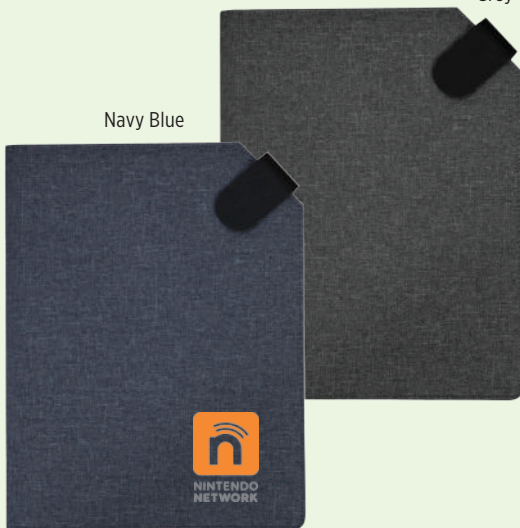

READY STOCK

SANTHOME

- ✓ Trendy fabric material
- ✓ A4 tech folder with ruled notepad
- ✓ Stylish and practical

Grey

Navy Blue

FRIBLO

PNFO 320 - Grey PNFO 321 - Navy Blue

SANTHOME Friblo A4 portfolio made from trendy fabric material. Magnetic closure allows easy and secured closing, includes a ruled notepad, pen loop, pockets to hold credit cards, mobile phone etc.