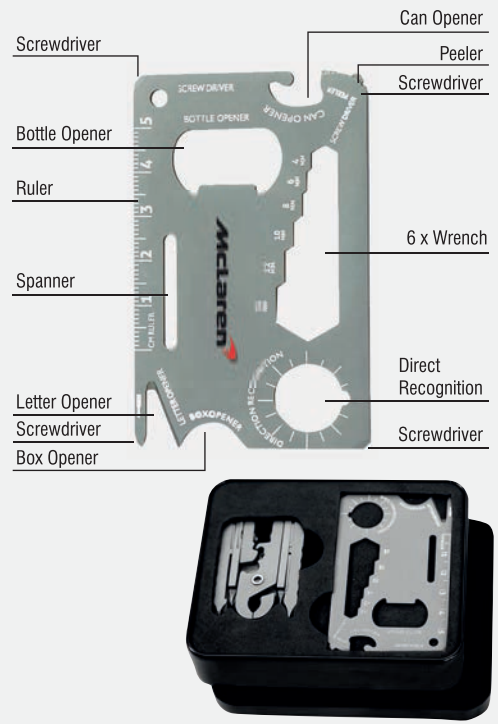

READY STOCK

Set of tools in a high class tin box

1. 15 IN 1 Keyring Micro-tool

2. 18 IN 1 Wallet Tool Set

MTGS 211 - MINSOK

Giftology Minsok is a tool set consisting of a 18 in 1 keyring Micro tool and a 18 in 1 wallet tool. These are packed together in an elegant tin box.