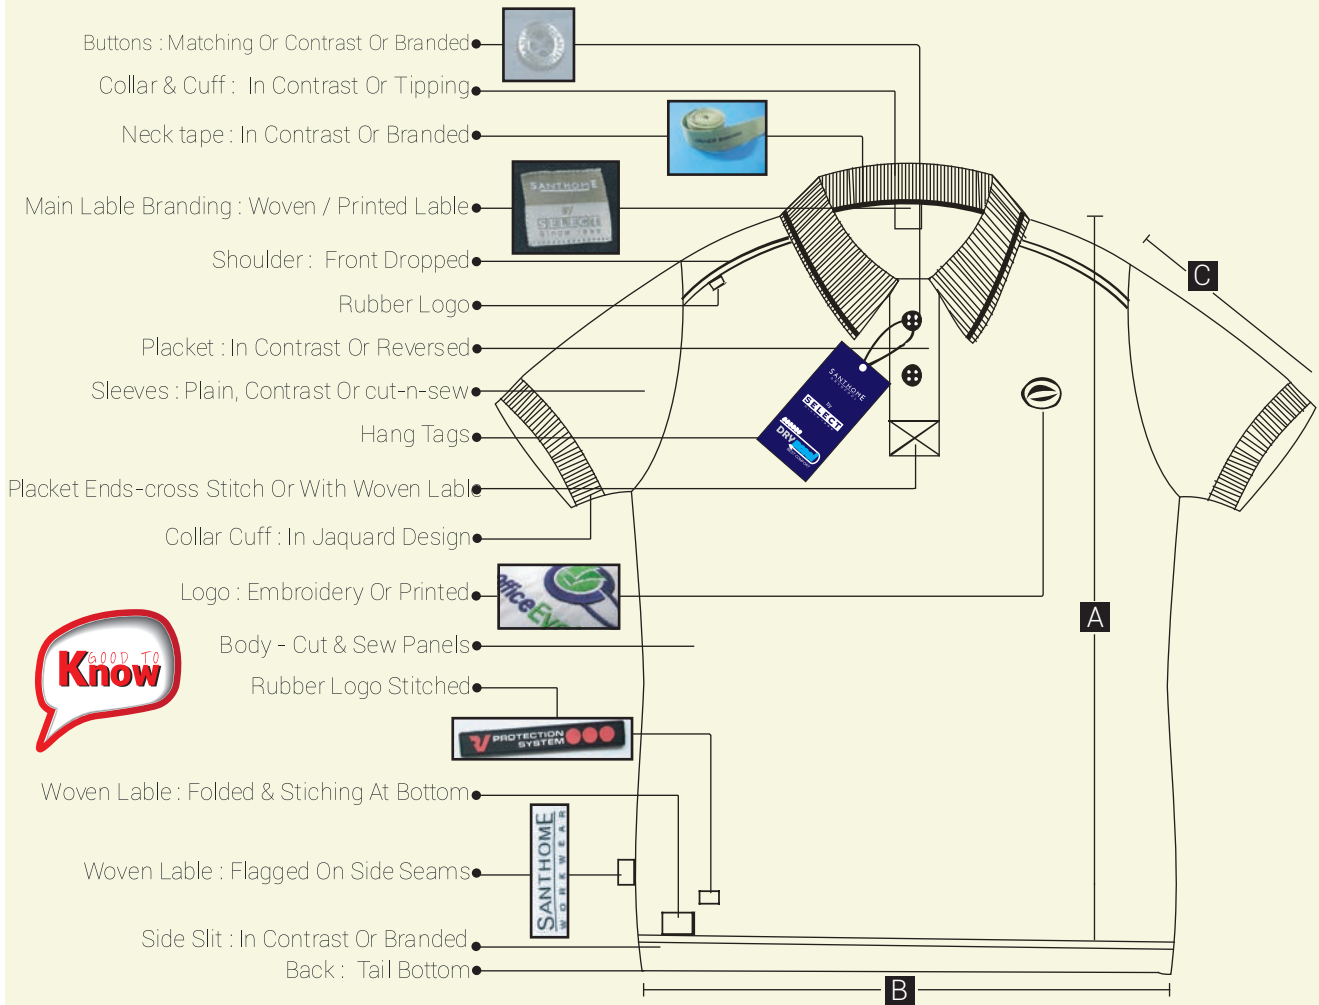

752

751

753

Best quality lanyards are available with us in all standard colors and sizes (10 mm, 15mm &20mm).

- ✔ Fabric - nylon polyester.
- ✔ Clips - alligator and swivel clips
- ✔ We can customize lanyards according to customer requirements.