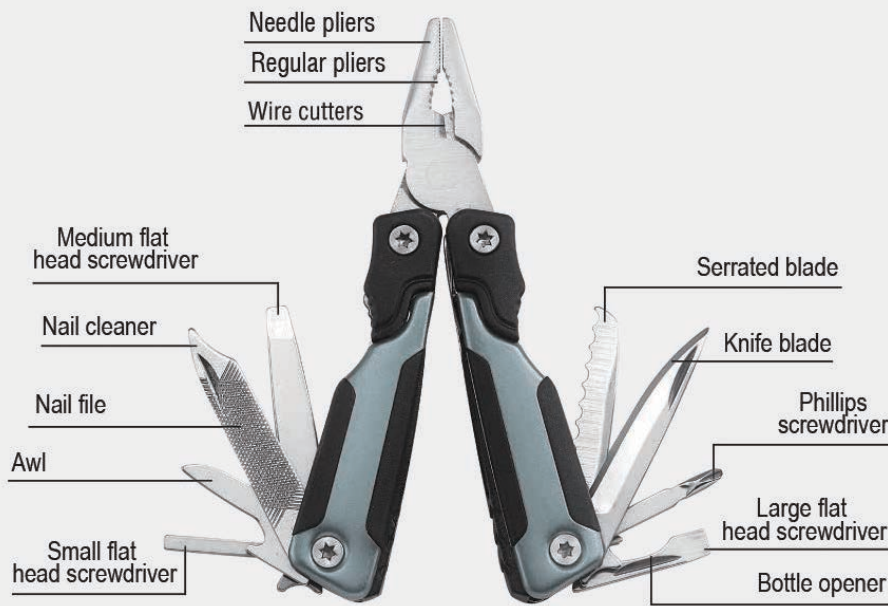

13 IN 1 Multi Purpose Tools

9 LED Torch

MTGS 310 - VENLO

Giftology Venlo is a multitool set consisting of a 13 in 1 foldable multitool along with a compact 9 LED torch. Packed in an elegant

Print Technique : ENG, SC

Preferred Print Location : On Hand Grip

Max Print Size : 30 x 5mm

Product Size : 10 x 3.5 x 1.4cm

Packing Details : 29.1 x 32.3 x 27.8 cm; 40 pcs /carton; gw/nw: 13.6 kg/carton

READY STOCK