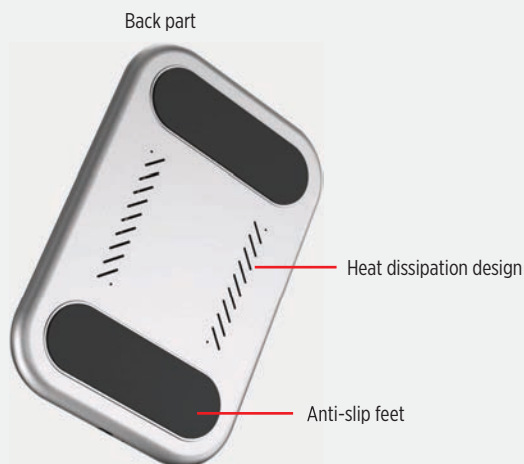

Can be used on the desk !!

**Adjustable holder to fit
a phone big or small !!**

READY STOCK

- ✔ 10WATT fast Wireless Charger
- ✔ Adjustable holders to fit most phones
- ✔ Can be secured to the wall or placed on the table
- ✔ Airvents prevent the charger from getting heated